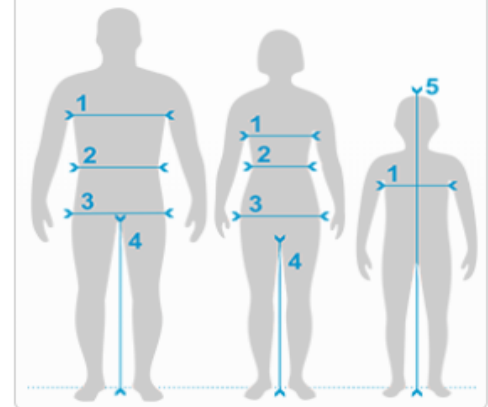

Body measurements are given in inches. If your body measurement is on the borderline between two sizes, order the smaller size for a tighter fit or the larger size for a looser fit. If your body measurements for chest, waist and hip result in different suggested sizes, order the size from your chest measurement.

We strongly recommend trying on physical samples whenever possible. There are no returns on customized products

Men's Puma Apparel Size Chart

	S	M	L	XL	XXL
Chest (in)	36	39	42	45	48
Waist (in)	32	34	37	41	45
Hip (in)	36	39	41	45	50
Inseam (in)	31.5	32	32	32.5	33

Women's Puma Apparel Size Chart

	XS	S	M	L	XL
Bust (in)	32	34	36	38	40
Waist (in)	25	26	29	31	34
Hip (in)	36	37	39	41	44
Inseam (in)	31	31.25	31.5	32	32.5

Youth Puma Apparel Size Chart

	S	M	L	XL
Size	8	10 - 12	14 - 16	18 - 20
Height (in)	50	54 - 58	61 - 64	66 - 68
Weight (in)	59	73 - 87	100 - 115	126 - 138
Inseam (in)	22.25	26	29	31

Puma Socks Size Chart - Listed by shoe size

	Child	Small	Medium	Large
Men's	N/A	N/A	N/A	7 - 12
Women's	N/A	N/A	5 - 7.5	8 - 13
Youth	N/A	13 - 3	3.5 - 6	N/A

Where to measure

1. Chest - Measure around the fullest part, across chest points, keeping the tape horizontal.
2. Waist - Measure around the narrowest part (typically the small of your back and where your body bends side to side), keeping the tape horizontal.
3. Hips - Measure around the fullest part of your hips, keeping the tape horizontal.
4. Inseam - Measure from your crotch to the bottom of your leg.
5. Height - Without shoes, measure straight down from the crown of your head to the floor.