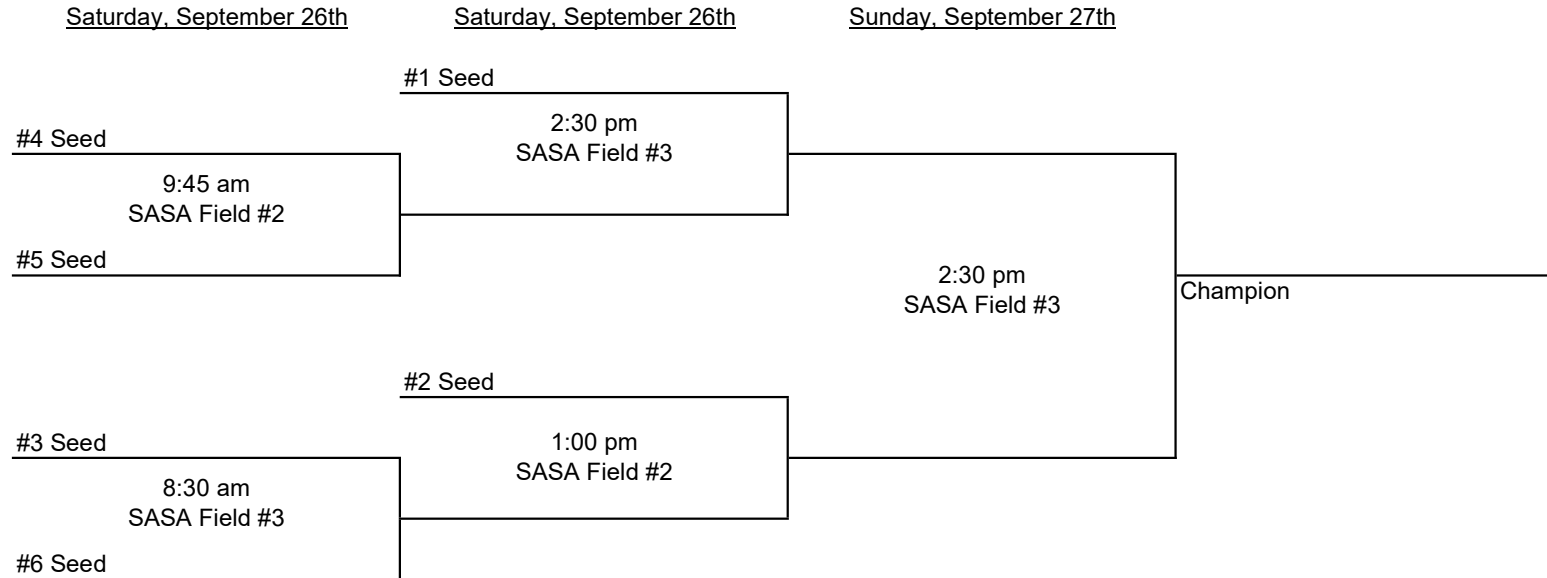

2020 12U Co-ed Tournament - Sunman

Tournament Rules:

- 1- All games consist of two 30 minute halves. Halftime will be 5 minutes
- 2- All players must play at least 1/2 of regulation time; this does not include overtime periods.
- 3- Ties during preliminary games will go to Kicks from the Mark
- 4- If the championship ends in a tie, one 12 minute extra time will be played as overtime.
 - A coin flip will determine sides to begin the overtime
 - The overtime period will be split in half, with teams switching halves. There is no halftime, just a switch of sides.
 - The full overtime period will be played - no golden goal.
 - If the overtime period ends in a tie, proceed to Kicks from the Mark

Seed 1: SASA 12U Co-Ed - Wingate

Seed 2: SASA 12U Co-Ed - Volidco

Seed 3: BSC 12U Batesville Skyline - Ozturk/Walke

Seed 4: SASA 12U Co-Ed - Haag Ford

Seed 5: BSC 12U Margaret Mary Health - Hertel/Moore

Seed 6: BSC 12U Water-Tek - Kmiec