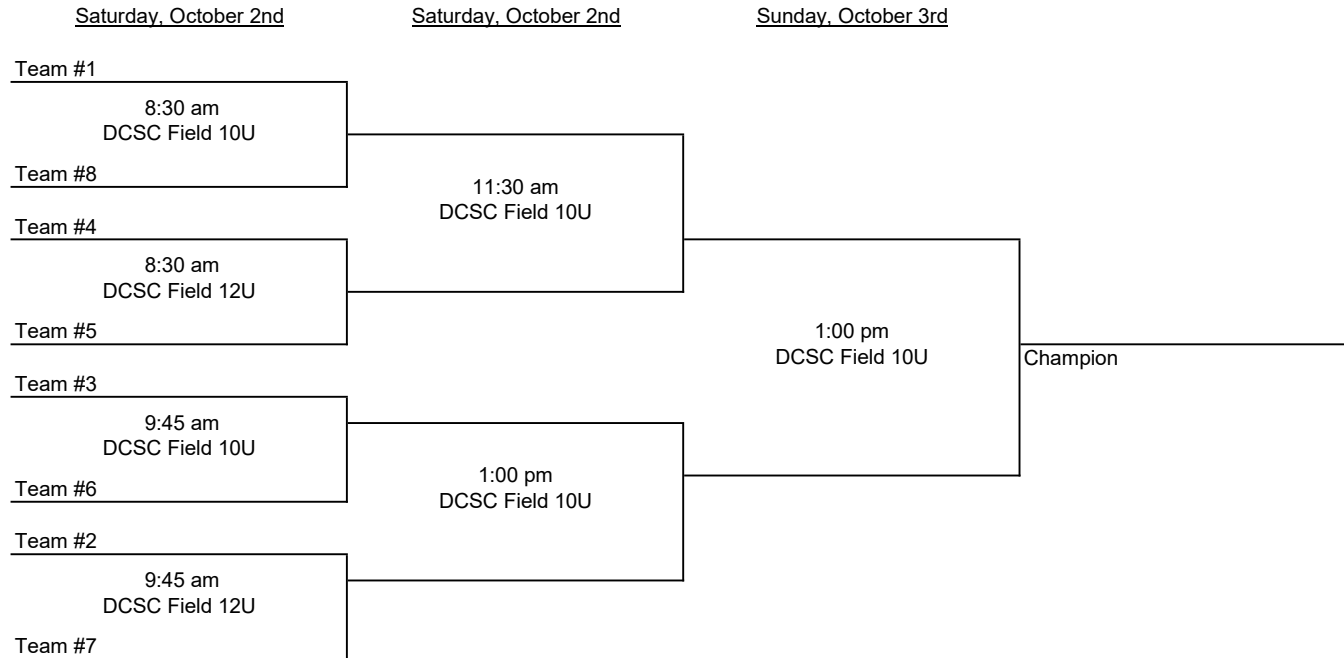

## 2021 10U Girls Tournament - Greensburg

**Tournament Rules:**

- 1- All games consist of four 15-minute quarters. Halftime will be 5 minutes with breaks of 2 minutes after the 1st and 3rd quarters.
- 2- All players must play at least 1/2 of regulation time; this does not include overtime periods.
- 3- Ties during preliminary games will go to Kicks from the Mark
- 4- If the championship ends in a tie, the time equivalent to a quarter period will be played as overtime.
  - A coin flip will determine sides to begin the overtime
  - The overtime period will be split in half, with teams switching halves. There is no halftime, just a switch of sides.
  - The full overtime period will be played - no golden goal.
  - If the overtime period ends in a tie, proceed to Kicks from the Mark

- Team 1: DCSC 10U Girls - Mayer & Rivera
- Team 2: SASA 10U Girls - Alig - Shell
- Team 3: BSC Batesville Skyline - Ozturk/Lyttle
- Team 4: SASA 10U Girls - Gesell - Tri-County Concrete Pumping
- Team 5: BSC Gillman Inc - Tuttle/Brelage
- Team 6: SASA 10U Girls - Keck & Williams - FCN Bank
- Team 7: SASA 10U Girls - Metz - Johns Automotive
- Team 8: DCSC 10U Girls - Mowery