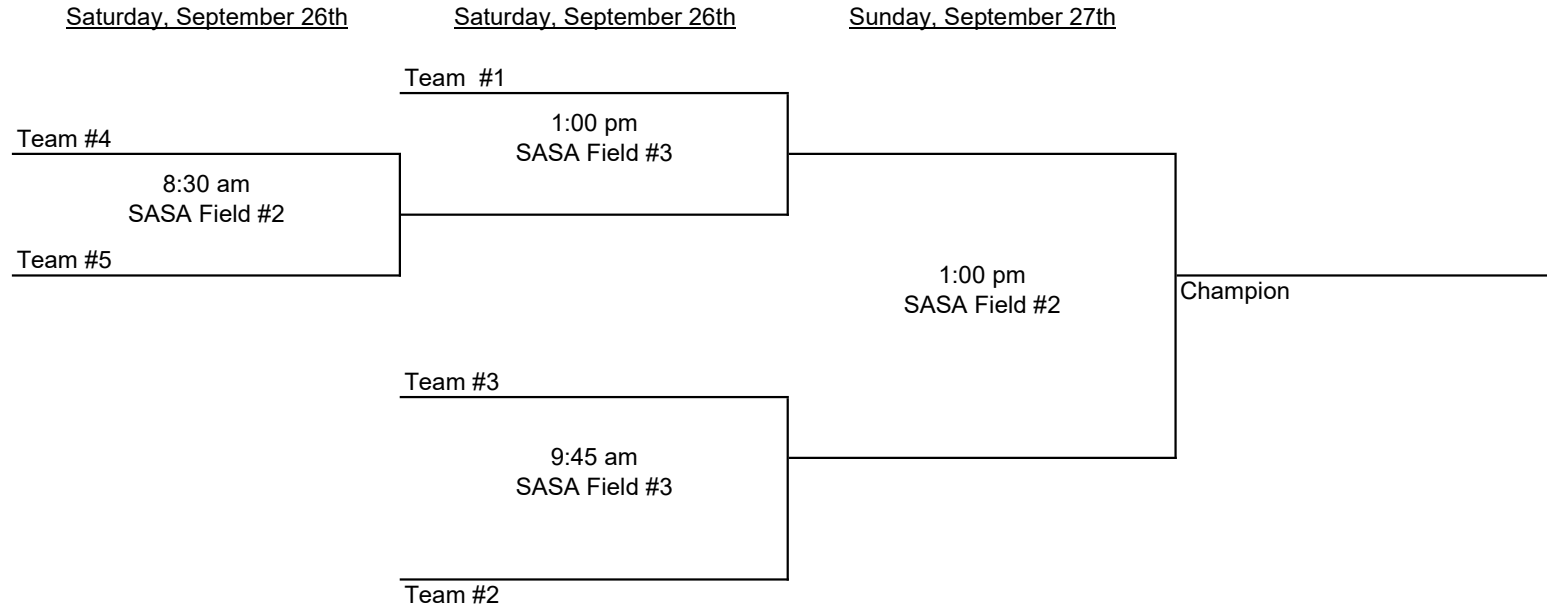

2020 10U Girls Tournament - Sunman

Tournament Rules:

- 1- All games consist of four 15-minute quarters. Halftime will be 5 minutes with breaks of 2 minutes after the 1st and 3rd quarters.
- 2- All players must play at least 1/2 of regulation time; this does not include overtime periods.
- 3- Ties during preliminary games will go to Kicks from the Mark
- 4- If the championship ends in a tie, the time equivalent to a quarter period will be played as overtime.
 - A coin flip will determine sides to begin the overtime
 - The overtime period will be split in half, with teams switching halves. There is no halftime, just a switch of sides.
 - The full overtime period will be played - no golden goal.
 - If the overtime period ends in a tie, proceed to Kicks from the Mark

Team 1: SASA 10U Girls - Alig's Shell

Team 2: BSC 10U George's Family Pharmacy -Lyttle/Brelage

Team 3: BSC 10U ETC - Ozturk/Schneider

Team 4: SASA 10U Girls - H&R Block

Team 5: SASA 10U Girls - John's Automotive